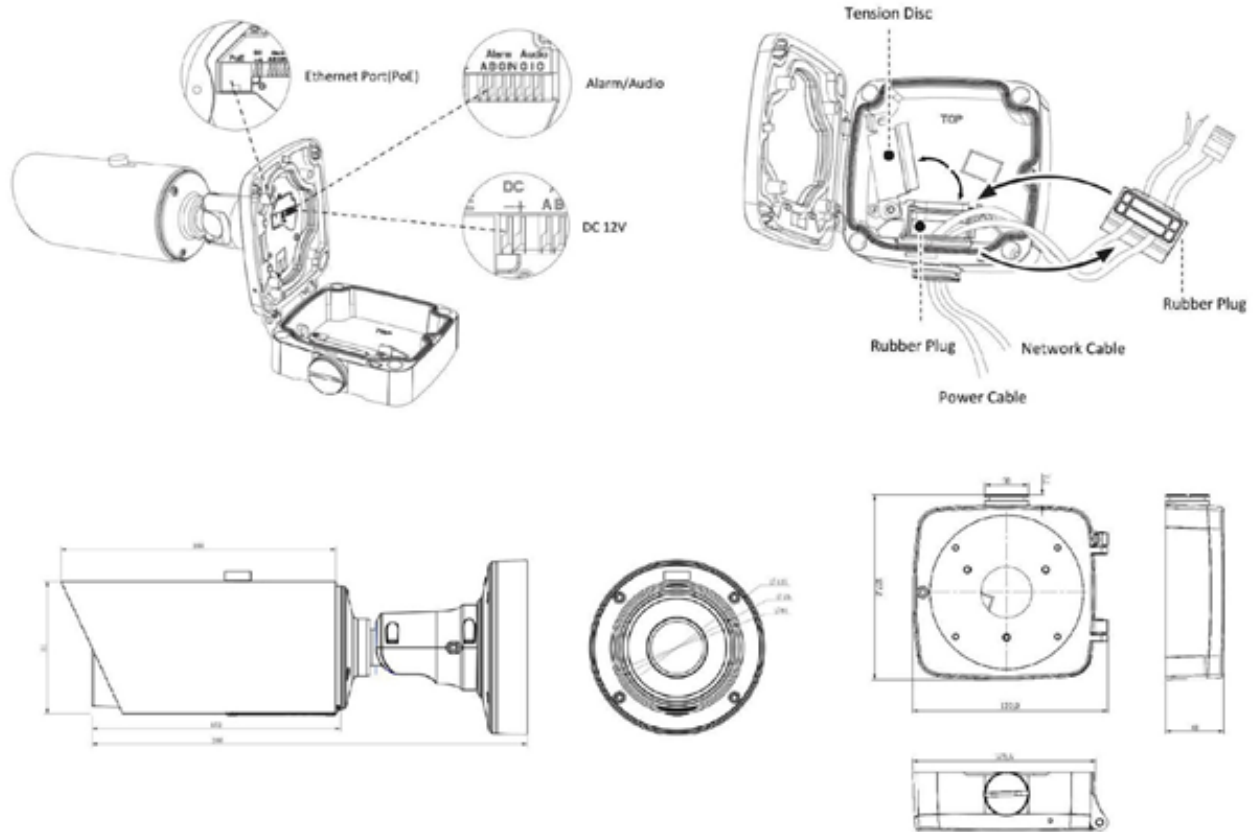

Structure Diagrams

Units: mm

Accessories Support

A01 Pole mount with stainless steel straps
Weight: 770g
Dimensions: 170*51.5*152.6mm

A02 Corner bracket
Weight: 540g
Dimensions: 170*23.2*205.3mm

A03 Corner bracket
Weight: 895g
Dimensions: 170*152.6*76.3mm