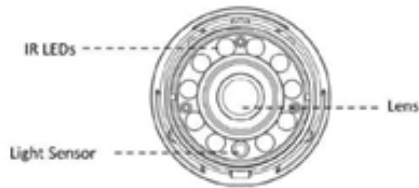

Structure Diagrams

Units: mm

Accessories Support

A01 Pole mount with stainless steel straps
Weight: 770g
Dimensions: 170*51.5*152.6mm

A02 Corner bracket
Weight: 540g
Dimensions: 170*23.2*205.3mm

A03 Corner bracket
Weight: 895g
Dimensions: 170*152.6*76.3mm