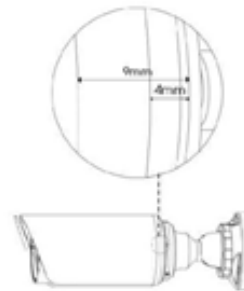

Easy Adjustable 3 Axis Bracket

The remote Focus&Zoom mini bullet network camera is easy to install on a wall or ceiling. It features 3 axis bracket which provides a rebust munting platform or tidy installation and camera angle adjustments on a3 axis plane.

Structure Diagrams

Units: mm

Accessories Support

A01 Pole mount with stainless steel straps
Weight: 770g
Dimensions: 170*51.5*152.6mm

A02 Corner bracket
Weight: 540g
Dimensions: 170*23.2*205.3mm

A03 Corner bracket
Weight: 895g
Dimensions: 170*152.6*76.3mm