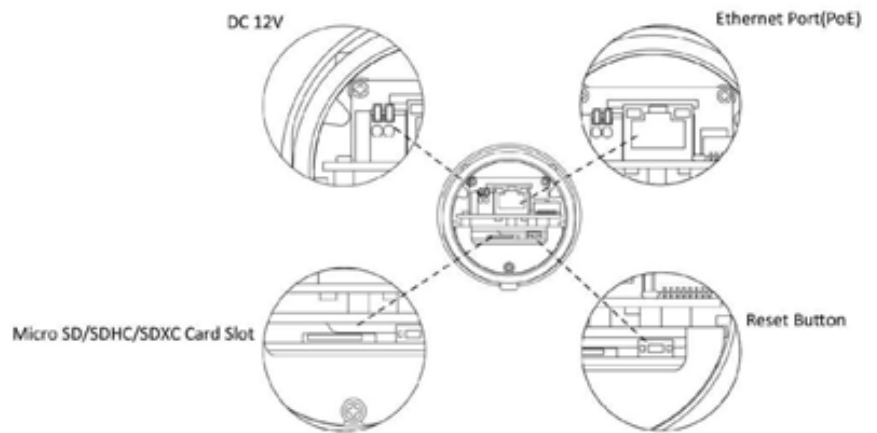

Water Proof Designing

For easy Management and waterproofing the camera is also equipped with mounting bracket the cable within , offering a well-rounded protection of the cable from any water , dust or shock damages.

Easy Adjustable 3 Axis Bracket

The remote Focus&Zoom mini bullet network camera is easy to install on a wall or ceiling. It features 3 axis bracket which provides a rebust munting platform or tidy installation and camera angle adjustments on a3 axis plane.

Structure Diagrams

Units: mm

Accessories Support

A01 Pole mount with stainless steel straps
Weight: 770g
Dimensions: 170*51.5*152.6mm

A02 Corner bracket
Weight: 540g
Dimensions: 170*23.2*205.3mm

A03 Corner bracket
Weight: 895g
Dimensions: 170*152.6*76.3mm