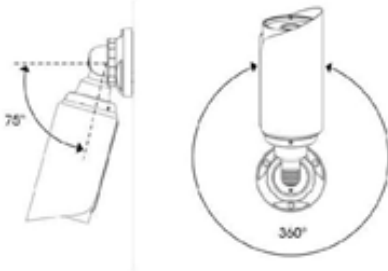

Water Proof Designing

For easy Management and waterproofing the camera is also equipped with mounting bracket the cable within , offering a well-rounded protection of the cable from any water , dust or shock damages.

Easy Adjustable 3 Axis Bracket

The remote Focus&Zoom mini bullet network camera is easy to install on a wall or ceiling. It features 3 axis bracket which provides a rebust munting platform or tidy installation and camera angle adjustments on a3 axis plane.

Structure Diagrams

Units: mm

Accessories Support

A01 Pole mount with stainless steel straps
Weight: 770g
Dimensions: 170*51.5*152.6mm

A02 Corner bracket
Weight: 540g
Dimensions: 170*23.2*205.3mm

A03 Corner bracket
Weight: 895g
Dimensions: 170*152.6*76.3mm