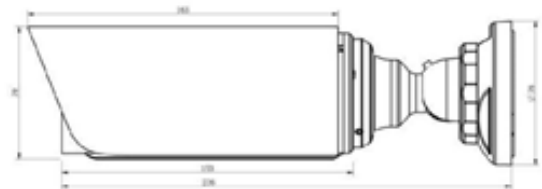

Structure Diagrams

Units: mm

Accessories Support

A01 Pole mount with stainless steel straps
Weight: 770g
Dimensions: 170*51.5*152.6mm

A02 Corner bracket
Weight: 540g
Dimensions: 170*23.2*205.3mm

A03 Corner bracket
Weight: 895g
Dimensions: 170*152.6*76.3mm