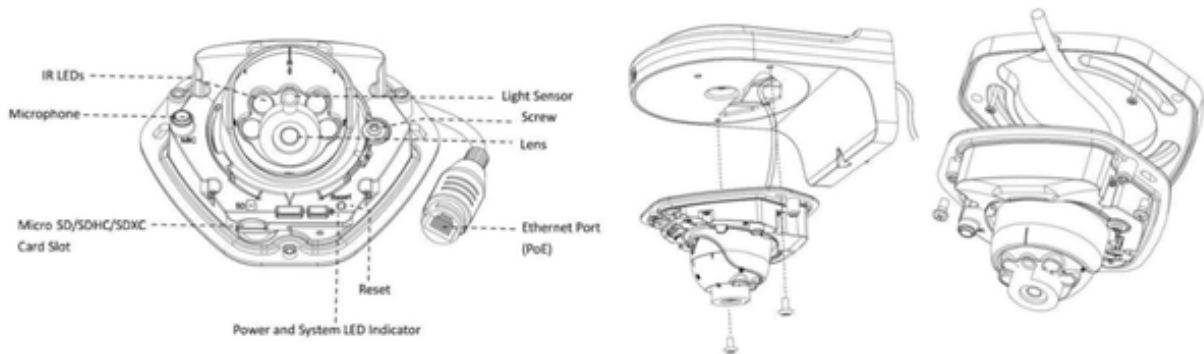

Camera	Model	OM-C1073-PB
	Image Sensor	1/3" Progressive Scan CMOS
	Min. Illumination	Color: 0.008Lux@F1.2 B/W: 0Lux with IR on
	WDR	Super WDR up to 120dB
	Lens	3.6mm/2.8mm/6mm @F1.6
	Mount	M12
	Field of View	H85.2°(3.6mm)
	IR Distance	Up to 20m
	Day&Night	ICR Filter Auto Switch
Video	Max. Image Resolution	2592×1520
	Primary Stream	20fps(2592x1520), 30fps@(2304x1296, 1920x1080, 1280x960, 1280x720, 704x576)
	Secondary Stream	30fps@(704x576, 640x480, 640x360, 352x288, 320x240, 320x192, 320x176)
	Tertiary Stream	30fps@(704x576, 640x480, 640x360, 352x288, 320x240, 320x192, 320x176)
	Video Compression	H.265(HEVC)/H.264/MJPEG
	Video Bit Rate	16Kbps~16Mbps(CBR/VBR Adjustable)
	Image Setting	Brightness/Contrast/Saturation/Sharpness
Network	Ethernet	1*RJ45 10M/100M Ethernet Port
	Network Storage	NAS(Support NFS, SMB/CIFS)
	Protocol	IPv4/IPv6, TCP, UDP, RTP, RTSP, RTCP, HTTP, HTTPS, DNS, DDNS, DHCP, FTP, NTP, SMTP, SNMP, UPnP, SIP, PPPoE, VLAN
Audio	Audio Streaming	Built-in Microphone
	Audio Compression	G.711/AAC
System	Storage	Support microSD/SDHC/SDXC Local Storage, up to 128G
	Advanced Function	Motion Detection, Privacy Masking, Backlight Compensation, HLC, 3D-DNR, ROI
	SIP/VoIP Support	Yes, Voice & Video-over-IP
	SIP/VoIP Support	Motion Detection, Network Disconnection, Audio Alarm, etc.
	Event Action	FTP Upload/ SMTP Upload/ SD Card Record/ SIP Phone
	Event Action	ONVIF Profile S
General	Working Temperature	-30° ~60°
	Working Humidity	0~90%(Non-condensing)
	Power Supply	PoE
	Power Consumption	2.5W MAX 5.5W MAX (With IR on)
	Weather Proof	Up to IP67-rated for Weather-resistant Performance
	Housing	Vandal-proof IK09-rated Metal Housing
	Weight	500g
	Dimensions	110.8mmX118.5mmX65mm
	Warranty	3/5 Years

Structure Diagrams

Units: mm

Accessories Support

A01 Pole mount with stainless steel straps
Weight: 770g
Dimension: 170*51.5*152.6mm

A02 Corner bracket
Weight: 540g
Dimension: 170*23.2*205.3mm

A03 Corner bracket
Weight: 895g
Dimension: 170*152.6*76.3mm