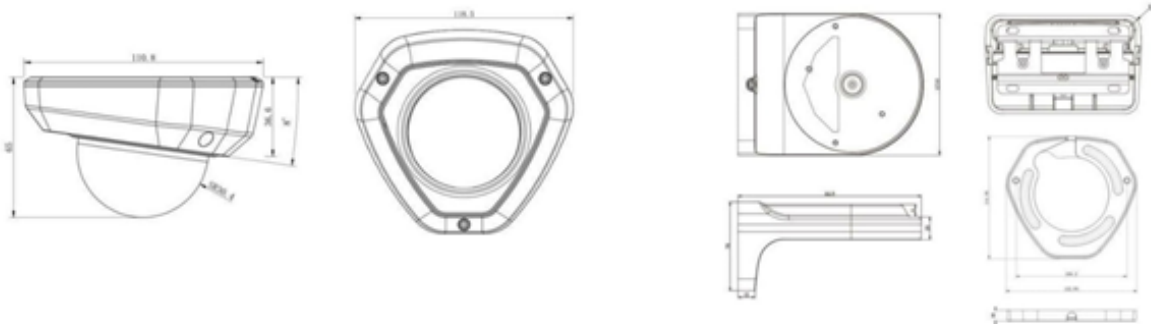

Camera	Model	OM-C1073-PB
	Image Sensor	1/3" Progressive Scan CMOS
	Min. Illumination	Color: 0.008Lux@F1.2 B/W: 0Lux with IR on
	WDR	Super WDR up to 120dB
	Lens	3.6mm/2.8mm/6mm @F1.6
	Mount	M12
	Field of View	H85.2°(3.6mm)
	IR Distance	Up to 20m
	Day&Night	ICR Filter Auto Switch
Video	Max. Image Resolution	2592×1520
	Primary Stream	20fps(2592x1520), 30fps@(2304x1296, 1920x1080, 1280x960, 1280x720, 704x576)
	Secondary Stream	30fps@(704x576, 640x480, 640x360, 352x288, 320x240, 320x192, 320x176)
	Tertiary Stream	30fps@(704x576, 640x480, 640x360, 352x288, 320x240, 320x192, 320x176)
	Video Compression	H.265(HEVC)/H.264/MJPEG
	Video Bit Rate	16Kbps~16Mbps(CBR/VBR Adjustable)
	Image Setting	Brightness/Contrast/Saturation/Sharpness
Network	Ethernet	1*RJ45 10M/100M Ethernet Port
	Network Storage	NAS(Support NFS, SMB/CIFS)
	Protocol	IPv4/IPv6, TCP, UDP, RTP, RTSP, RTCP, HTTP, HTTPS, DNS, DDNS, DHCP, FTP, NTP, SMTP, SNMP, UPnP, SIP, PPPoE, VLAN
Audio	Audio Streaming	Built-in Microphone
	Audio Compression	G.711/AAC
System	Storage	Support microSD/SDHC/SDXC Local Storage, up to 128G
	Advanced Function	Motion Detection, Privacy Masking, Backlight Compensation, HLC, 3D-DNR, ROI
	SIP/VoIP Support	Yes, Voice & Video-over-IP
	SIP/VoIP Support	Motion Detection, Network Disconnection, Audio Alarm, etc.
	Event Action	FTP Upload/ SMTP Upload/ SD Card Record/ SIP Phone
	Event Action	ONVIF Profile S
General	Working Temperature	-30° ~60°
	Working Humidity	0~90%(Non-condensing)
	Power Supply	PoE
	Power Consumption	2.5W MAX 5.5W MAX (With IR on)
	Weather Proof	Up to IP67-rated for Weather-resistant Performance
	Housing	Vandal-proof IK09-rated Metal Housing
	Weight	500g
	Dimensions	110.8mmX118.5mmX65mm
	Warranty	3/5 Years

Structure Diagrams

Units: mm

Accessories Support

A01 Pole mount with stainless steel straps
Weight: 770g
Dimension: 170*51.5*152.6mm

A02 Corner bracket
Weight: 540g
Dimension: 170*23.2*205.3mm

A03 Corner bracket
Weight: 895g
Dimension: 170*152.6*76.3mm